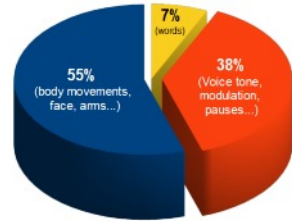

BLUESHIELD

TACTICAL SYSTEMS

Understanding Violent Body Gestures

The rationale behind creating this course was based on the need of all enforcement personnel to be able to better understand the body signs associated with pending violence, deception, and concealment. This course will address not only the gestures of the offender but the gestures of the officer in the de-escalation of conflict and information gathering interaction. The student will be encouraged to participate in classroom discussion about the relationship between the validity of the words spoken and the body signs displayed. The students will also participate in numerous classroom scenario based training exercises as examples of both street and interview situations.

Master Instructor Robert Rail

Robert is recognized internationally as one of the foremost tactical terrorism experts on impending violence detection, deception, and contraband concealment. He is a state, federal, and internationally certified instructor. He has taught his highly motivational and entertaining "The Unspoken Dialogue" techniques and methods to people from more than 60 countries.